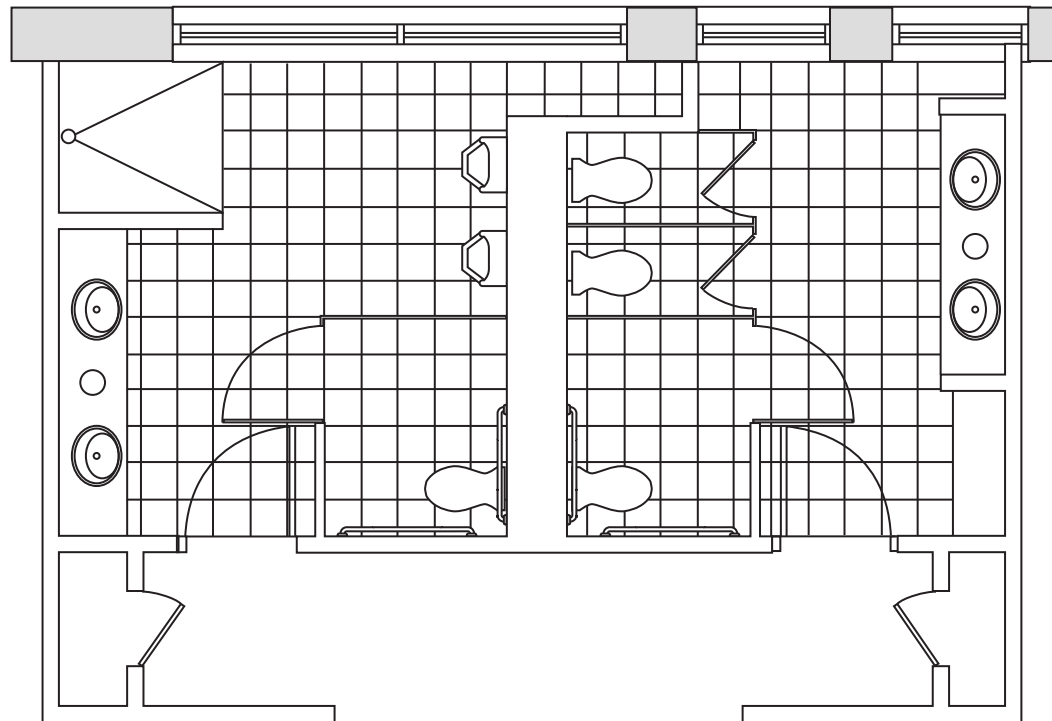

RESTROOM FLOOR PLAN

three
three
three
FIRST AVENUE

333 FIRST AVENUE
DALLAS, TEXAS 75226

214.826.0467

info@threethreethreefirstavenue.com

300-SQUARE-FOOT RESTROOMS. MODERN CHROME FIXTURES AND PORCELAIN SUBWAY TILES. GRANITE COUNTERS. WALLS ARE GALLERY WHITE DRY WALL. FULL VANITY MIRRORS. TEXTURED GLASS WINDOWS IN BOTH MEN'S AND WOMEN'S RESTROOMS.