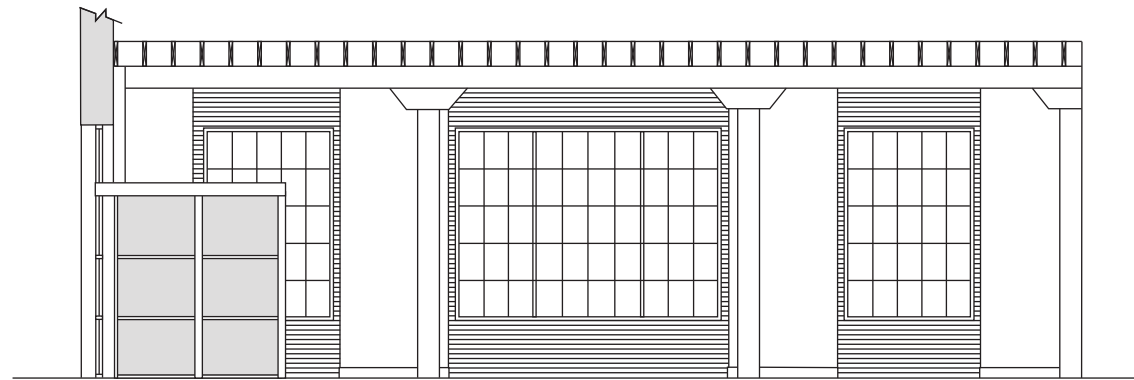

three
three
three
FIRST AVENUE

333 FIRST AVENUE
DALLAS, TEXAS 75226
214.826.0467

DOUBLE-DOOR VESTIBULE ENTRY. FIRST FLOOR. 14-FOOT LOFTED CEILING. EXPOSED RAFTERS. ORIGINAL FLOORING. WALLS ARE SLATED WOOD AND GALLERY WHITE PAINTED BRICK.