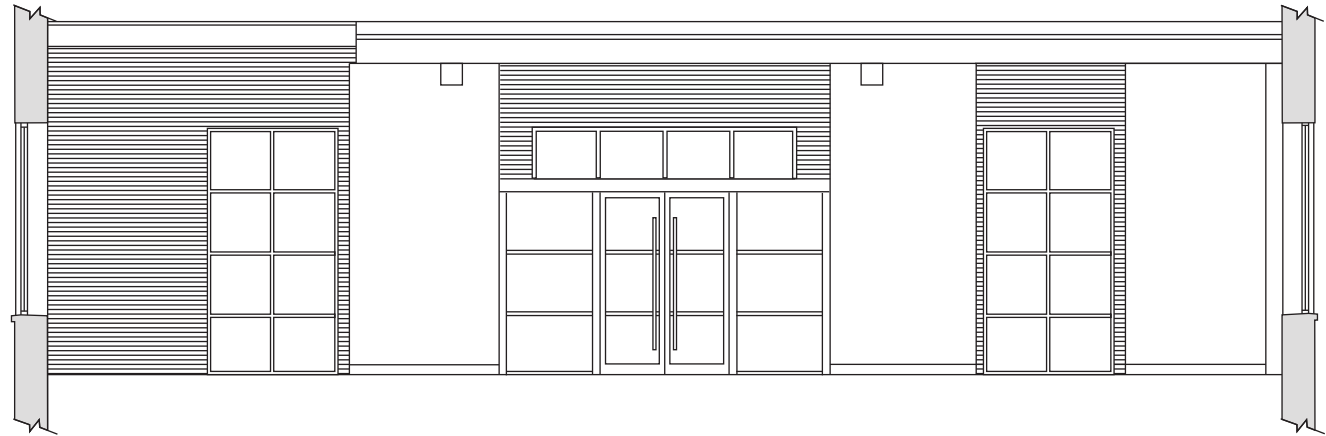

three
three
three
FIRST AVENUE

333 FIRST AVENUE
DALLAS, TEXAS 75226
214.826.0467

DOUBLE-DOOR VESTIBULE ENTRY. FIRST FLOOR. 14-FOOT LOFTED CEILING. EXPOSED RAFTERS. ORIGINAL FLOORING. WALLS ARE SLATED WOOD AND GALLERY WHITE PAINTED BRICK.